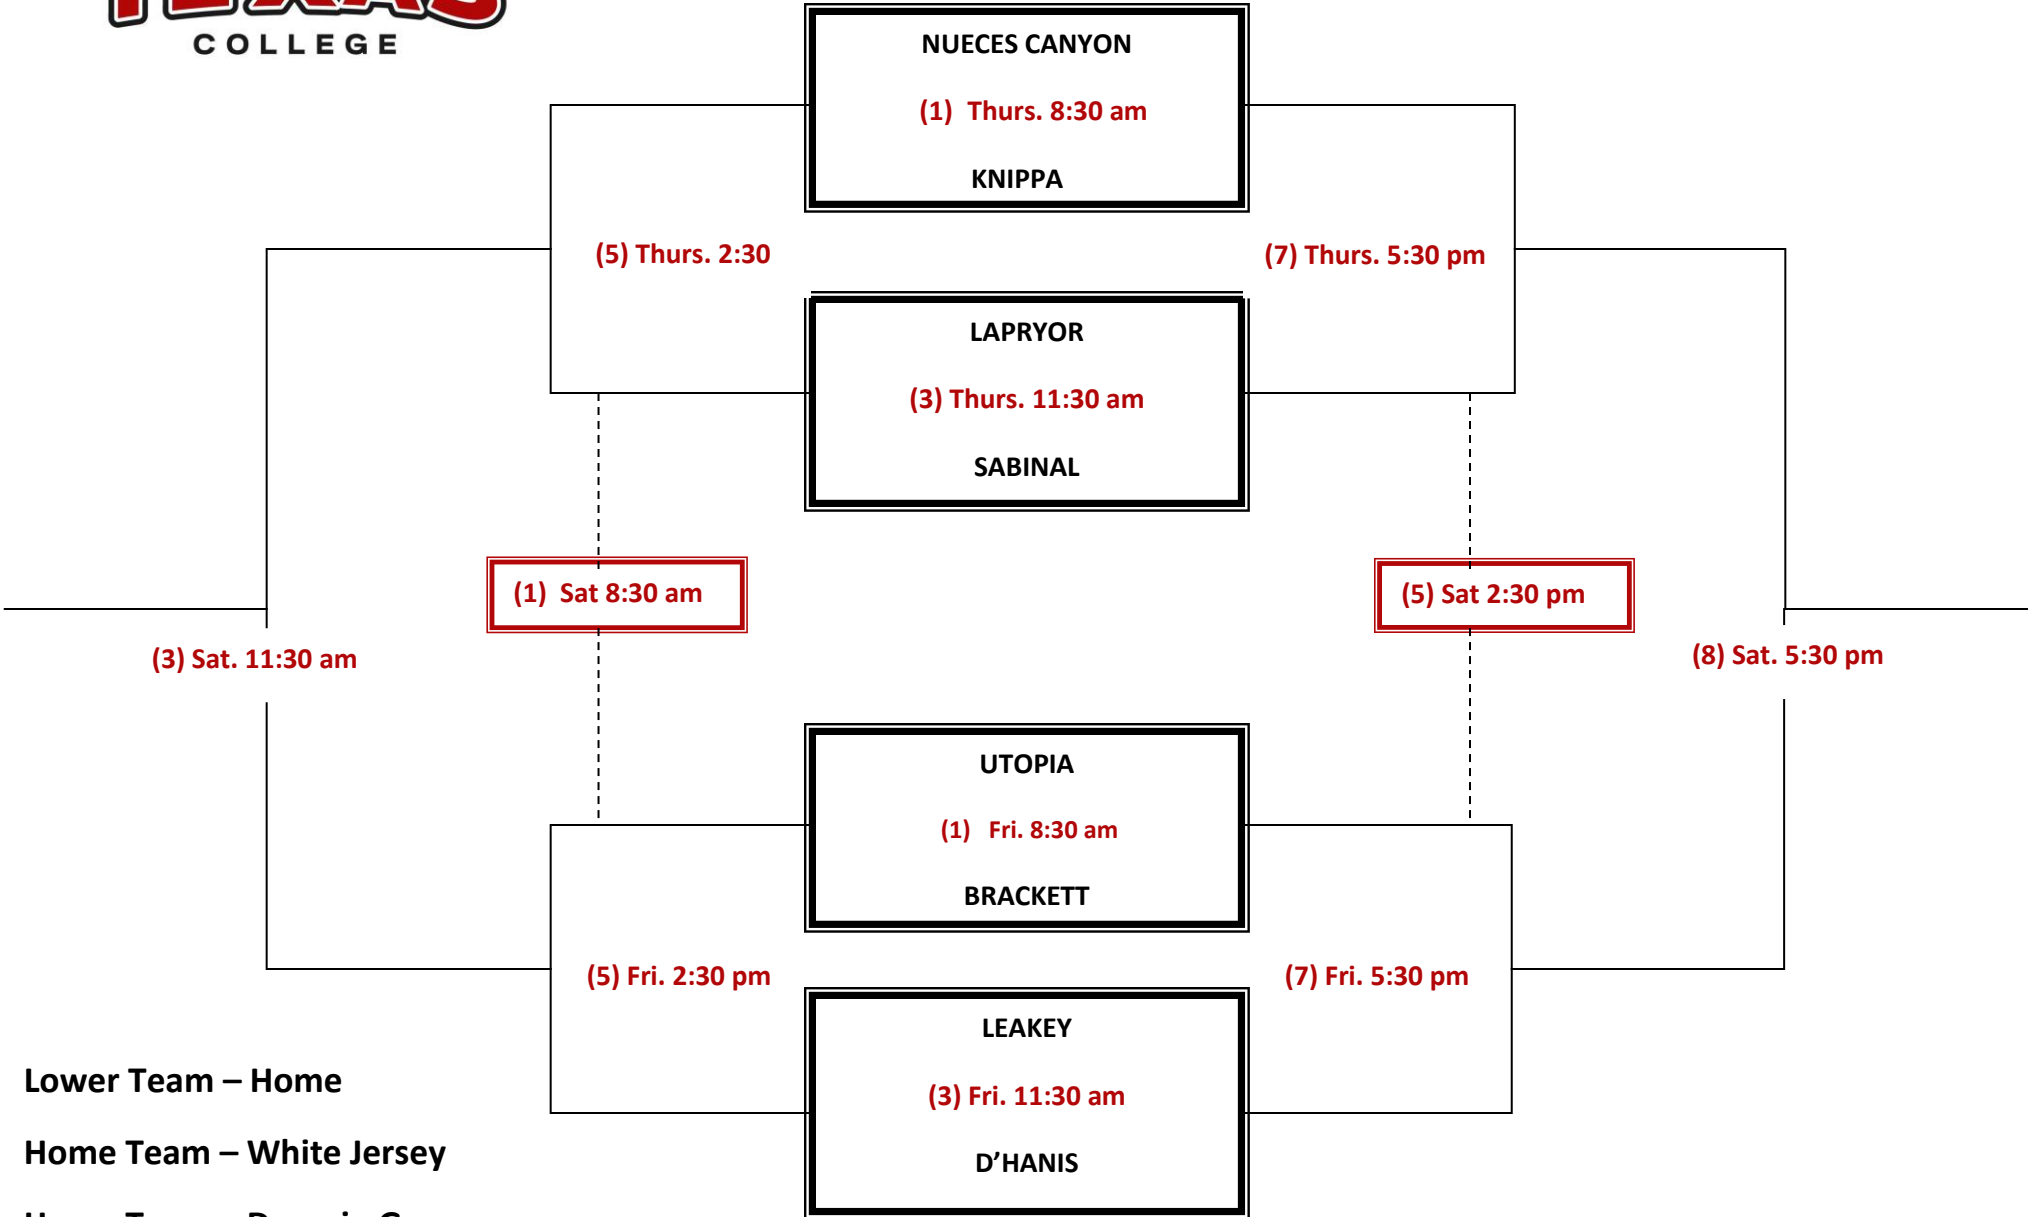

GIRLS

2024 SWTJC

Invitational
Tournament

Lower Team – Home

Home Team – White Jersey

Home Team – Dress in Gym

Visiting Team – Dress Upstairs